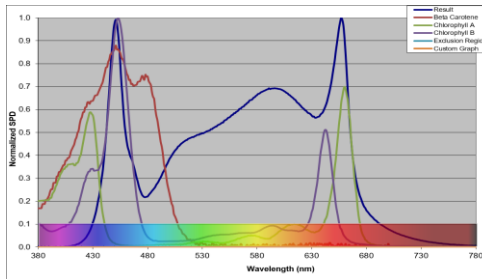

Samsung L09 and L2 Horticulture Blended Spectrum S3

Total PPF 380-780nm	1516.576	μmol/s
PPF in PAR 400-700nm	1486.025	μmol/s
Red %	28.085	%
Blue %	14.021	%
Far Red %	1.207	%
Red/Blue Ratio	2.003	
Light Source Efficacy	2.763	μmol/J
Driver Efficiency	95.00	%
System Efficacy	2.625	μmol/J