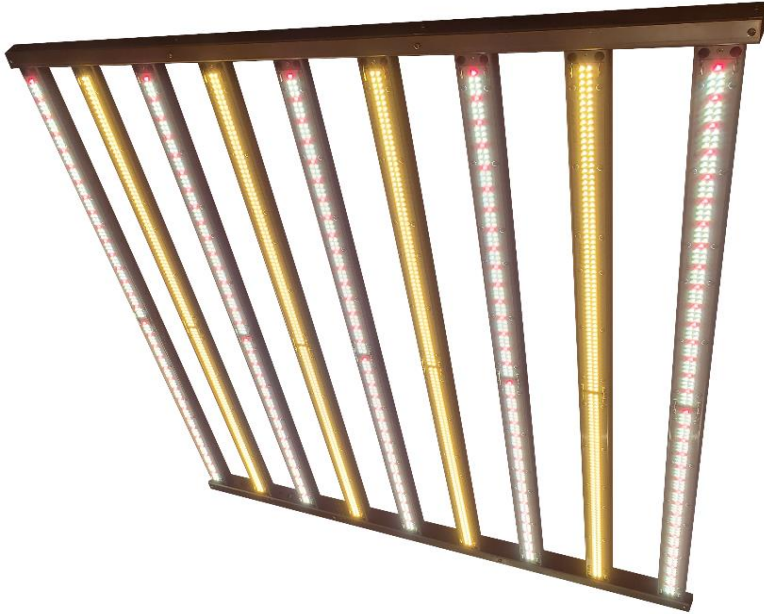

## Excalibur King Series

200w to 740w

4x4 to 5x5 Coverage Area

Fixture dimensions:

### SYSTEM SPECIFICATIONS

Grow-It-LED's Excabur King offers various high efficiency spectrums for a variety of budgets. See spectral distribution page for more information on this spectrum's performance characteristics