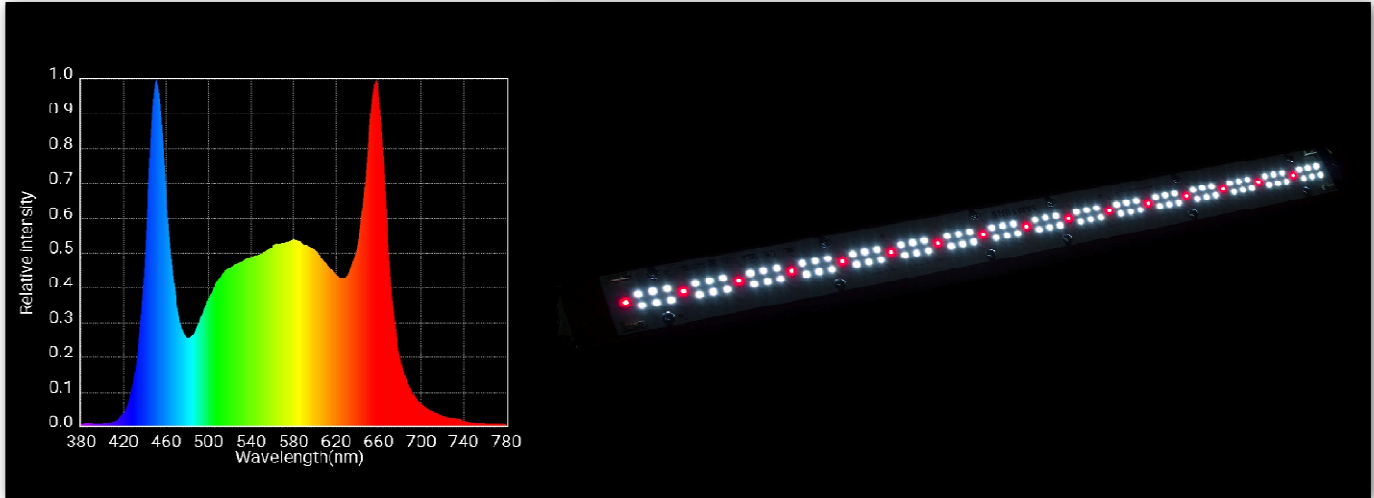

Spectral & Technical Analysis

Excalibur Mini Series

Horticulture L2 Module Spectrum