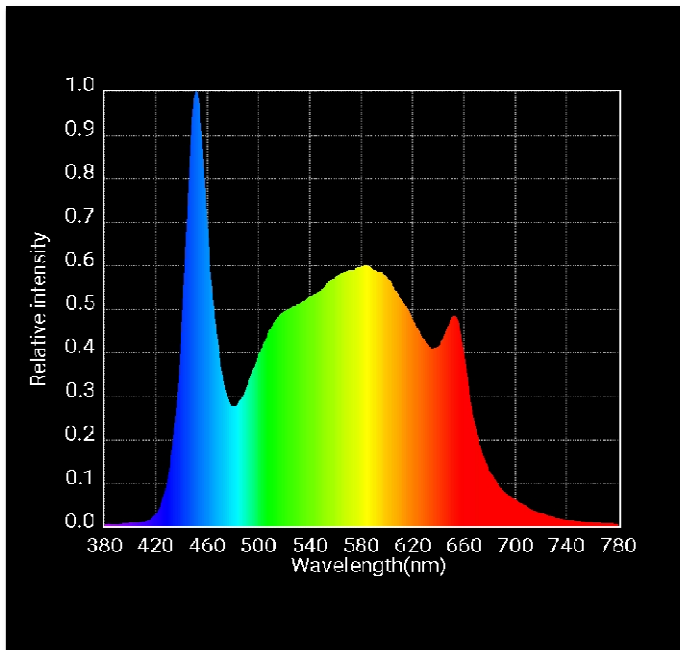

Vegetative Spectrum

450 Watt - 24" x 18" x 6", 20 lbs

600 Watt - 24" x 22" x 6", 22 lbs

Aegis Series S1

450W or 600W

SYSTEM SPECIFICATIONS

Grow-It-LED's S1 Vegetative Spectrum offers both high efficiency warm and cool white diodes coupled with 660nm red for proper plant physiological growth. See spectral distribution page for more information on this spectrum's performance characteristics

Spectral Analysis

Aegis Series S1 Vegetative Spectrum

Technical Information	450 Watt	600 Watt
Operating Voltage and Current	120v = 3.78A	120v = 5.15A
	277v = 1.64A	277v = 2.23A
	347v = 1.31A	347v = 1.78A
	480v = .95A	480v = 1.3A
Cooling Fan Power Draw	12w	15w
LED Power Draw	439w	603w
Fixture PPF (380-780nm) umol/s	1183	1520
Total Power Draw	451w	618w
Heat Output (BTU)	1549.11	2108.7
Efficiency umol/J	2.5	2.5
Driver Efficiency	95%	
Warranty	5 Years	
Dimensions	25.20"L x 21.95"W x 4.47"H	25.20"L x 21.95"W x 4.47"H
Weight	25 lbs	30 lbs

Spectrum Information	450 Watt	600 Watt
TOTAL 380nm - 850nm umol/s	1183	1520
Blue 400nm - 499nm umol/s	261.44	335.7
Red 600nm - 699nm umol/s	385.51	503.18
FarRed 700nm - 759nm umol/s	20.65	26.1

All information provided is subject to change. Check our website or contact us for updated information.